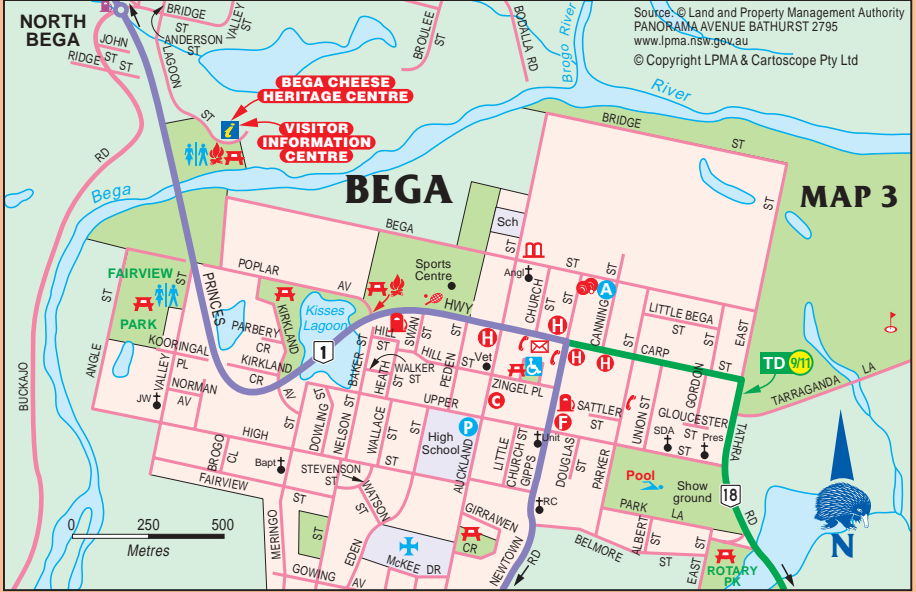

COBARGO 43km

Source: © Land and Property Management Authority
PANORAMA AVENUE BATHURST 2795
www.lpma.nsw.gov.au
© Copyright LPMA & Cartoscope Pty Ltd

MERIMBULA 30km

TATHRA 18km

CARTOSCOPE MAPS AND GUIDES

Log on to see detailed touring and holiday maps, information and to purchase maps and guides.

Click on the weblink below to log on

www.maps.com.au

Grab a map...

and plan your next getaway

www.lpma.nsw.gov.au

Click above for NSW Government map products

Land and Property Management Authority