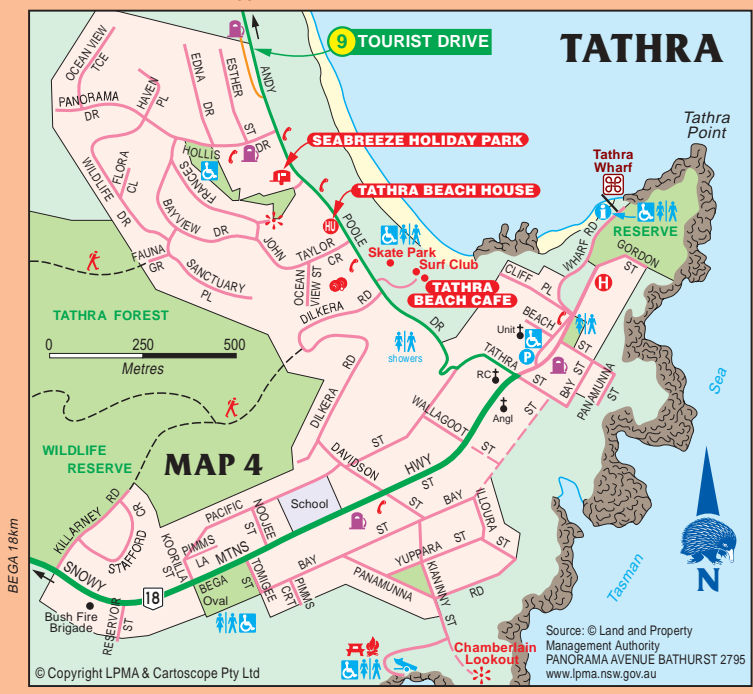

BERMAGUI 41km

9 TOURIST DRIVE

TATHRA

CARTOSCOPE MAPS AND GUIDES

Log on to see detailed touring and holiday maps, information and to purchase maps and guides.

Click on the weblink below to log on

www.maps.com.au

Grab a map...

and plan your next getaway

www.lpma.nsw.gov.au

Click above for NSW Government map products

Land and Property Management Authority